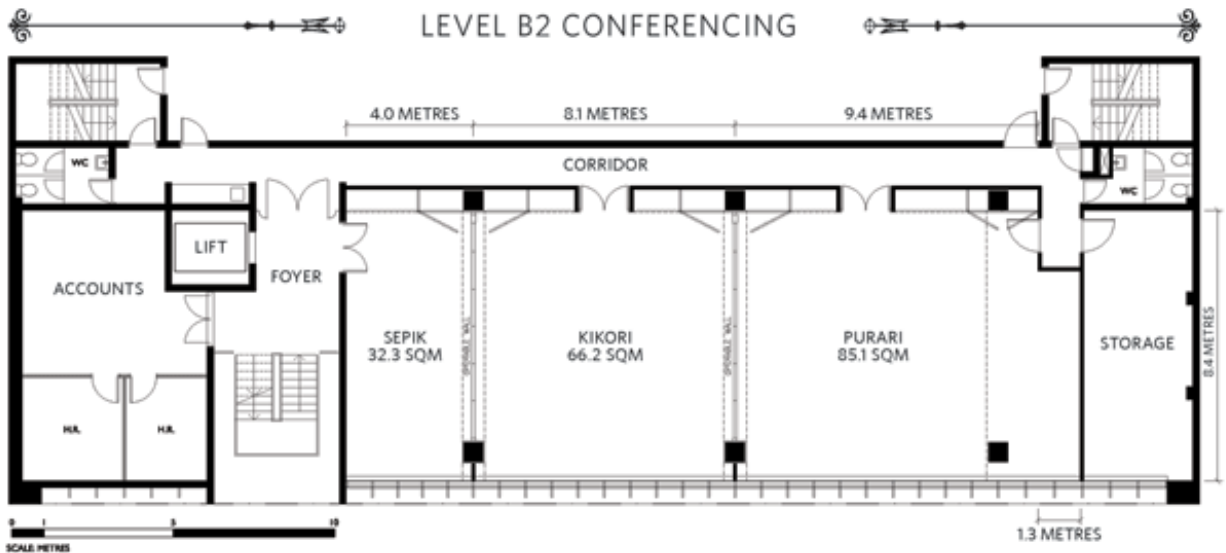

EVENTS, WEDDINGS & MORE...

and banquet venues, and an array of supporting services to help you deliver a world class function or event.

VENUE	CONFIGURATION & CAPACITY					AREA
	<i>Sit Down Dinner</i>	<i>Classroom</i>	<i>U-Shape</i>	<i>Theatre</i>	<i>Cocktail Reception</i>	<i>m²</i>
Strickland	20	-	-	-	-	31.8
Markham	50	36	18	85	60	65.2
Ramu	50	36	18	85	60	84.8
Strickland*						
Markham	70	50	-	110	90	97
Markham Ramu*	100	80	54	190	120	150
Strickland* Markham* Ramu	120	100	-	230	150	181.8
Sepik	20	-	-	-	-	32.3
Kikori	50	36	18	85	60	66.2
Purari	50	36	18	85	60	85.1
Sepik*						
Kikori	70	50	-	110	90	98.5
Kikori* Purari	100	80	54	190	120	151.3
Sepik* Kikori* Purari	120	100	-	230	150	183.6