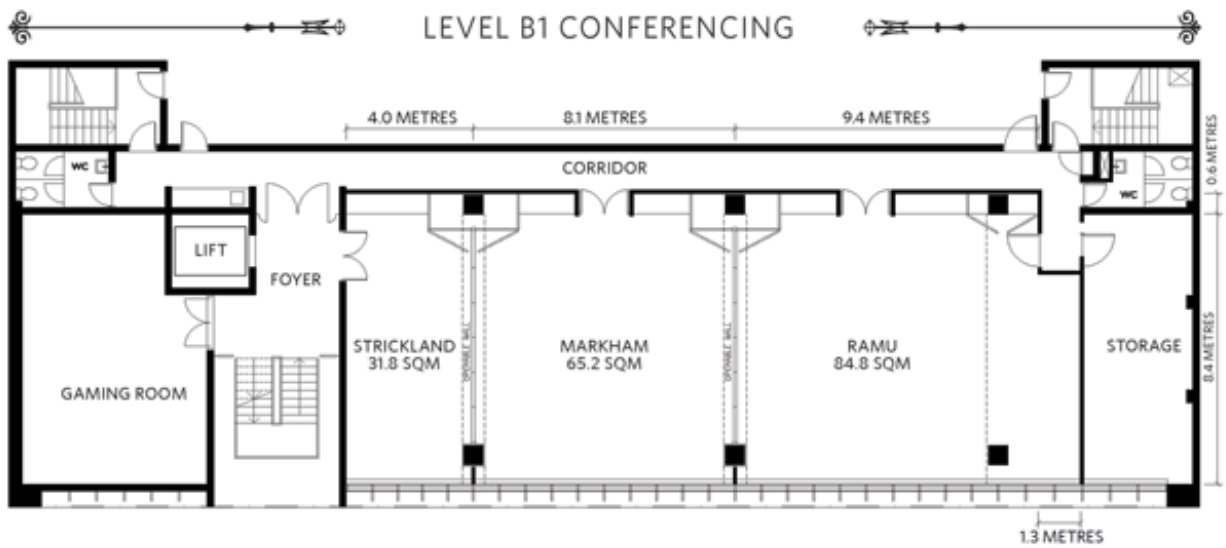

EVENTS, WEDDINGS & MORE...

and banquet venues, and an array of supporting services to help you deliver a world class function or event.

VENUE	CONFIGURATION & CAPACITY					AREA
	<i>Sit Down Dinner</i>	<i>Classroom</i>	<i>U-Shape</i>	<i>Theatre</i>	<i>Cocktail Reception</i>	<i>m²</i>
Strickland	20	-	-	-	-	31.8
Markham	50	36	18	85	60	65.2
Ramu	50	36	18	85	60	84.8
Strickland*						
Markham	70	50	-	110	90	97
Markham Ramu*	100	80	54	190	120	150
Strickland* Markham* Ramu	120	100	-	230	150	181.8
Sepik	20	-	-	-	-	32.3
Kikori	50	36	18	85	60	66.2
Purari	50	36	18	85	60	85.1
Sepik*						
Kikori	70	50	-	110	90	98.5
Kikori* Purari	100	80	54	190	120	151.3
Sepik* Kikori* Purari	120	100	-	230	150	183.6