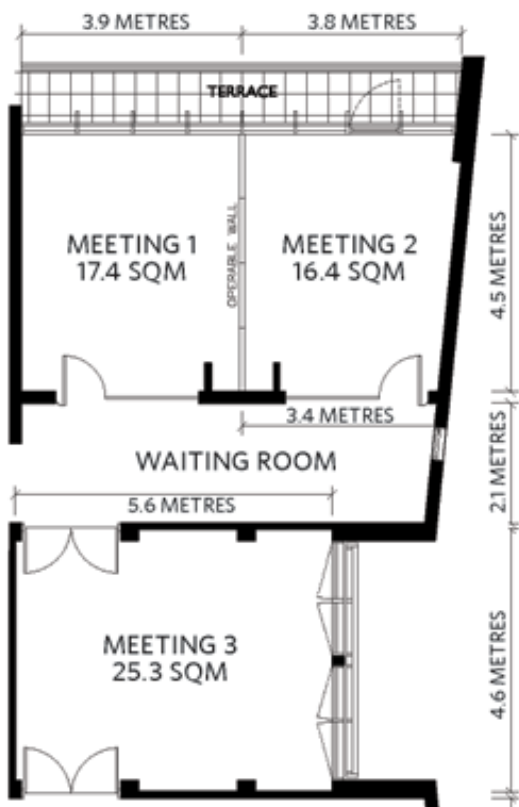

EVENTS, WEDDINGS & MORE...

and banquet venues, and an array of supporting services to help you deliver a world class function or event.

VENUE	CONFIGURATION & CAPACITY					AREA
	<i>Sit Down Dinner</i>	<i>Classroom</i>	<i>U-Shape</i>	<i>Theatre</i>	<i>Cocktail Reception</i>	<i>m²</i>
Strickland	20	-	-	-	-	31.8
Markham	50	36	18	85	60	65.2
Ramu	50	36	18	85	60	84.8
Strickland*						
Markham	70	50	-	110	90	97
Markham Ramu*	100	80	54	190	120	150
Strickland* Markham* Ramu	120	100	-	230	150	181.8
Sepik	20	-	-	-	-	32.3
Kikori	50	36	18	85	60	66.2
Purari	50	36	18	85	60	85.1
Sepik*						
Kikori	70	50	-	110	90	98.5
Kikori* Purari	100	80	54	190	120	151.3
Sepik* Kikori* Purari	120	100	-	230	150	183.6